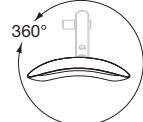

Specifications:

Horizontal and vertical reach

Shade pivot

Shade rotation

Fixture rotation

Desk Base

All Other Mounts

Photometrics

Source at 15"

inches	18	12	6	0	6	12	18
18	0.8	1.0	2.8	5.3	2.8	1.1	0.9
12	1.0	5.4	16.4	26.4	15.9	5.8	1.1
6	3.7	20.0	65.5	84.3	65.2	20.5	3.8
0	4.9	32.2	104.3	106.2	104.3	35.1	6.1
6	3.8	20.4	65.7	92.3	65.5	20.9	3.8
12	1.1	5.5	16.2	26.5	16.0	5.8	1.2
18	0.8	1.0	2.7	4.4	2.7	1.1	0.8