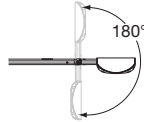

Mounting	Color	Model #	Weight
Desk Base	Carbon	AST-DB-C	7
	Sterling	AST-DB-S	7
	Winter	AST-DB-W	7
C-Clamp	Carbon	AST-CC-C	4
	Sterling	AST-CC-S	4
	Winter	AST-CC-W	4
Two Piece Clamp	Carbon	AST-TC-C	4
	Sterling	AST-TC-S	4
	Winter	AST-TC-W	4
Sierra Tool Bar §	Carbon	AST-P1-C	4
	Sterling	AST-P1-S	4
	Winter	AST-P1-W	4
Slat Wall	Carbon	AST-SW-C	4
	Sterling	AST-SW-S	4
	Winter	AST-SW-W	4
Wall Mount	Carbon	AST-WM-C	4
	Sterling	AST-WM-S	4
	Winter	AST-WM-W	4
Panel Adaptor Narrow §	Carbon	AST-P2-C	4
	Sterling	AST-P2-S	4
	Winter	AST-P2-W	4
Panel Adaptor Wide §	Carbon	AST-P3-C	4
	Sterling	AST-P3-S	4
	Winter	AST-P3-W	4

Specifications:

Horizontal and vertical reach

Shade pivot

Shade rotation

Fixture rotation

Desk Base

All Other Mounts

Photometrics

Source at 15"

inches	18	12	6	0	6	12	18
18	0.8	1.0	2.8	5.3	2.8	1.1	0.9
12	1.0	5.4	16.4	26.4	15.9	5.8	1.1
6	3.7	20.0	65.5	84.3	65.2	20.5	3.8
0	4.9	32.2	104.3	106.2	104.3	35.1	6.1
6	3.8	20.4	65.7	92.3	65.5	20.9	3.8
12	1.1	5.5	16.2	26.5	16.0	5.8	1.2
18	0.8	1.0	2.7	4.4	2.7	1.1	0.8