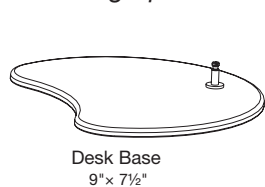

Mounting options:

§ **Narrow Panel Adaptor works with Allsteel:** Align, Reach, Terrace 2.6 & 3.4; **Haworth:** Compose, Unigroup Too, **Herman Miller:** Prospects Wall, VIVO; **Knoll:** AutoStrada, Morrison; **Steelcase:** Kick. **Wide Panel Adaptor works with Haworth:** Enhanced Premise, Moxie; **Herman Miller:** Ethospace Partition, Ethospace Wall, Resolve. **Sierra Tool Bar** also works with Kimball Trax.