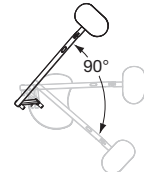

Specifications:

Horizontal and vertical reach

Shade pivot

Shade rotation

Fixture rotation

Desk Base

All Other Mounts

Photometrics

Source at 15"

inches	18	12	6	0	6	12	18
18	0.8	1.0	2.8	5.3	2.8	1.1	0.9
12	1.0	5.4	16.4	26.4	15.9	5.8	1.1
6	3.7	20.0	65.5	84.3	65.2	20.5	3.8
0	4.9	32.2	104.3	106.2	104.3	35.1	6.1
6	3.8	20.4	65.7	92.3	65.5	20.9	3.8
12	1.1	5.5	16.2	26.5	16.0	5.8	1.2
18	0.8	1.0	2.7	4.4	2.7	1.1	0.8