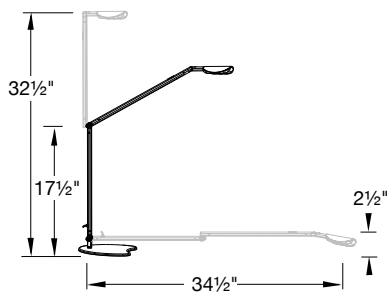

Specifications:

Horizontal and vertical reach

Shade pivot

Shade rotation

Fixture rotation

Photometrics

Source at 15"

inches	18	12	6	0	6	12	18
18	0.8	1.0	2.8	5.3	2.8	1.1	0.9
12	1.0	5.4	16.4	26.4	15.9	5.8	1.1
6	3.7	20.0	65.5	84.3	65.2	20.5	3.8
0	4.9	32.2	104.3	106.2	104.3	35.1	6.1
6	3.8	20.4	65.7	92.3	65.5	20.9	3.8
12	1.1	5.5	16.2	26.5	16.0	5.8	1.2
18	0.8	1.0	2.7	4.4	2.7	1.1	0.8

Average illuminance under fixture (boxed area above): 90 footcandles