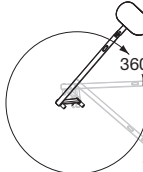

Specifications:

Horizontal and vertical reach

Shade pivot

Shade rotation

Fixture rotation

Desk Base

All Other Mounts

Photometrics

Source at 15"

inches	18	12	6	0	6	12	18
18	0.8	1.0	2.8	5.3	2.8	1.1	0.9
12	1.0	5.4	16.4	26.4	15.9	5.8	1.1
6	3.7	20.0	65.5	84.3	65.2	20.5	3.8
0	4.9	32.2	104.3	106.2	104.3	35.1	6.1
6	3.8	20.4	65.7	92.3	65.5	20.9	3.8
12	1.1	5.5	16.2	26.5	16.0	5.8	1.2
18	0.8	1.0	2.7	4.4	2.7	1.1	0.8