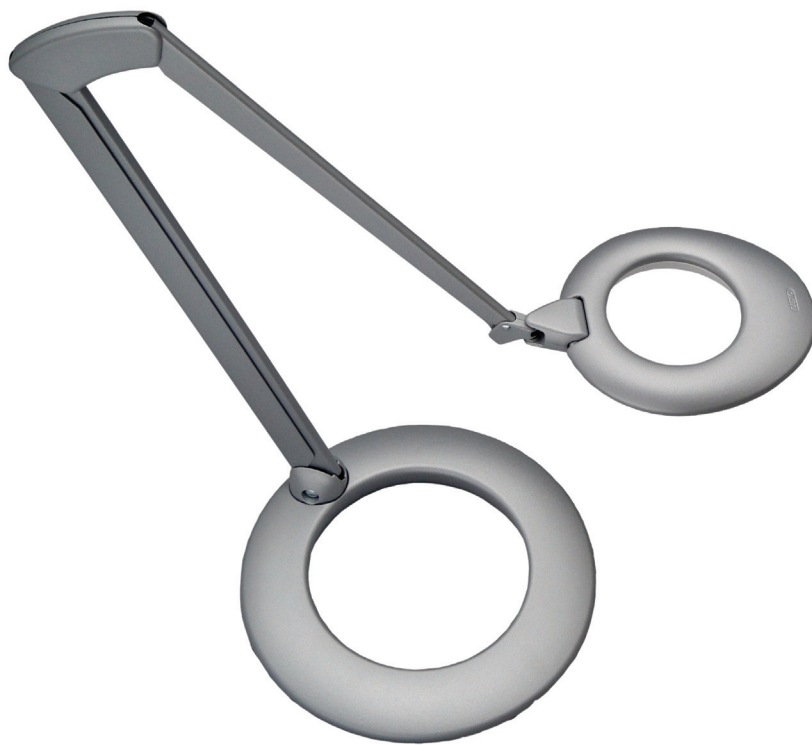

# Ovelo

Design: Stephan Copeland

Uniquely designed LED task light for the modern office. Incorporates on-board shut-off which automatically turns the light off after 9 hours to ensure energy savings. Ovelo uses 6W dimmable LEDs to illuminate an entire worksurface. Combination aluminum and steel construction. Covered spring-balanced arm provides complete flexibility of the pivoting arm and lamp head.

TECHNICAL INFORMATION

Lamp: 6W Dimmable LEDs (4x1.5W)  
Total energy consumed 8.1W

Offstate Power: 0.35W

Luminance: 100 footcandles at 16 in. (1000 lux at 400 mm)

Color Temperature: 3000°K±200°K

CRI: 80

AC/DC Converter: Electronic plug-in transformer

Power Cord: 5.5 ft (1701.8 mm)

Mounting: Edge Clamp, Table/Desk Base

OVELO

LM-80 RoHS

CODES

- 16765BK Ovelo with Edge Clamp, Black (BK)
- 16765WT Ovelo with Edge Clamp, White (WT)
- 16765SG Ovelo with Edge Clamp, Silver Grey (SG)
- 16766BK Ovelo with Table/Desk Base, Black (BK)
- 16766WT Ovelo with Table/Desk Base, White (WT)
- 16766SG Ovelo with Table/Desk Base, Silver Grey (SG)

COLORS

- Silver Grey
- White
- Black

ACCESSORIES

- 50072 Ovelo Table/Desk Base, Black (BK), White (WT), Silver Grey (SG)

Source at 15" from worksurface

	-6	CL	6	12	18	24
18	5.8	17.0	15.0	10.0	7.5	3.5
12	16.6	48.5	42.8	28.7	21.3	10.1
6	47	101.9	94.2	52.8	26	15.8
CL	75.3	135.3	167	72	34	20
6	47.4	102.4	95.1	53.3	26.8	15.9
12	16.9	49.8	43.3	29.4	21.9	10.3
18	5.9	17.4	15.2	10.3	7.7	3.10