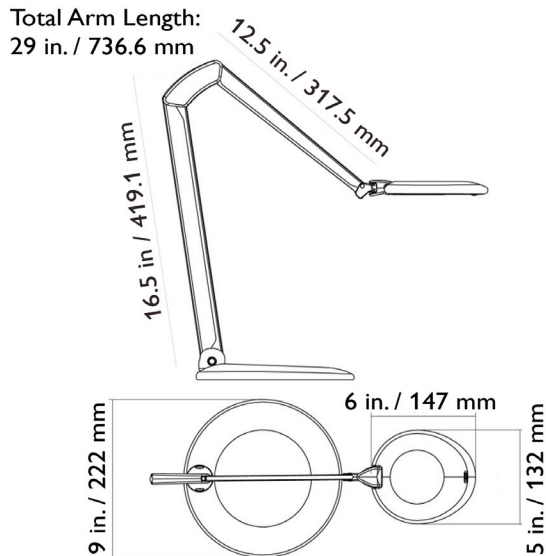

TECHNICAL INFORMATION

Lamp: 6W Dimmable LEDs (4x1.5W)  
Total energy consumed 8.1W

Offstate Power: 0.35W

Luminance: 100 footcandles at 16 in. (1000 lux at 400 mm)

Color Temperature: 3000°K±200°K

CRI: 80

AC/DC Converter: Electronic plug-in transformer

Power Cord: 5.5 ft (1701.8 mm)

Mounting: Edge Clamp, Table/Desk Base

OVELO

LM-80 RoHS

CODES

- 16765BK Ovelo with Edge Clamp, Black (BK)
- 16765WT Ovelo with Edge Clamp, White (WT)
- 16765SG Ovelo with Edge Clamp, Silver Grey (SG)
- 16766BK Ovelo with Table/Desk Base, Black (BK)
- 16766WT Ovelo with Table/Desk Base, White (WT)
- 16766SG Ovelo with Table/Desk Base, Silver Grey (SG)

COLORS

- Silver Grey
- White
- Black

ACCESSORIES

- 50072 Ovelo Table/Desk Base, Black (BK), White (WT), Silver Grey (SG)

Source at 15" from worksurface

	-6	CL	6	12	18	24
18	5.8	17.0	15.0	10.0	7.5	3.5
12	16.6	48.5	42.8	28.7	21.3	10.1
6	47	101.9	94.2	52.8	26	15.8
CL	75.3	135.3	167	72	34	20
6	47.4	102.4	95.1	53.3	26.8	15.9
12	16.9	49.8	43.3	29.4	21.9	10.3
18	5.9	17.4	15.2	10.3	7.7	3.10